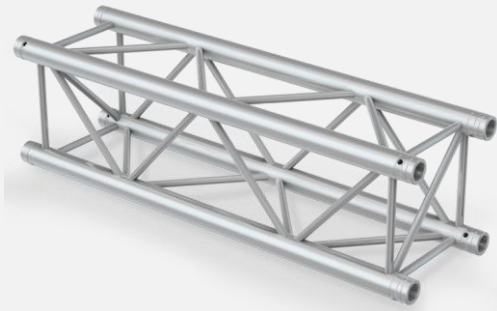

➤ Pro-/Eurotruss Flat 2-weg 90° hoek

➤ Prolite X30D Triangle Truss

➤ Prolite H30V Square 3-weg 90° Hoek

➤ Prolite H30V Square Truss

➤ Prolite Baseplate groot staal

Single Tube

RTST48L050	Prolyte Single Tube Truss buis - 50cm
RTST48L100	Prolyte Single Tube Truss buis - 100cm
RTST48L200	Prolyte Single Tube Truss buis - 200cm
RTST48L300	Prolyte Single Tube Truss buis - 300cm