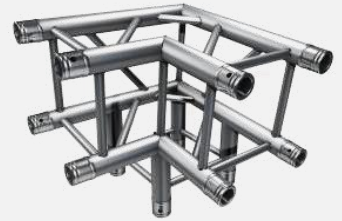

➤ Pro-/Eurotruss Flat 2-weg 90° hoek

➤ Prolite X30D Triangle Truss

➤ Prolite H30V Square 3-weg 90° Hoek

➤ Prolite H30V Square Truss

➤ Prolite Baseplate groot staal

Single Tube

RTST48L050	Prolyte Single Tube Truss buis - 50cm
RTST48L100	Prolyte Single Tube Truss buis - 100cm
RTST48L200	Prolyte Single Tube Truss buis - 200cm
RTST48L300	Prolyte Single Tube Truss buis - 300cm