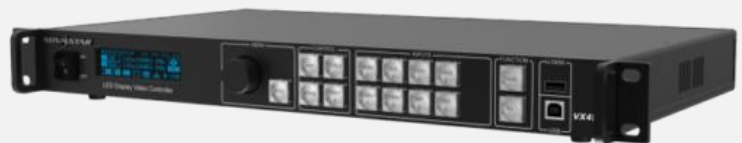

DVD spelers

DVDPLAYP	Pioneer DVD speler
----------	--------------------

Mediaspelers

MEPLF250	ProDVX F-250 HD media player
MEPLX234	Brightsign XD234 4K media player

Camera's & Camerastatieven

CAMSONHD	Sony Handy-cam HD AVCHD camera
BCAMCXF605	Canon XF605 4K UHD broadcast camera
BCAMPUE4	Panasonic AW-UE4 4K PTZ camera
BCAMUE50	Panasonic AW-UE50 4K PTZ remote camera
BCAMN300	Canon CR-N300 4K UHD PTZ remote camera
BCAMGPH8	GoPro Hero 8 4K camera
BCSTM144	Manfrotto 144B/128LP camerastatief
BCSTLTHX	Libec TH-X camerastatief
BCSTLDL2	Libec DL-2RB Trolley voor TH-X camerastatief

➤ Kramer VP-728 switcher/scaler

➤ Blackmagic Atem Television Studio Pro HD

➤ Blackmagic Hyperdeck Studio 12G

➤ Novastar VX-4s Video Processor

Video Switchers & Mixers

VSKVP728	Kramer VP-728 seamless swicher/scaler
VMBMSPHD	Blackmagic ATEM Television Studio Pro HD